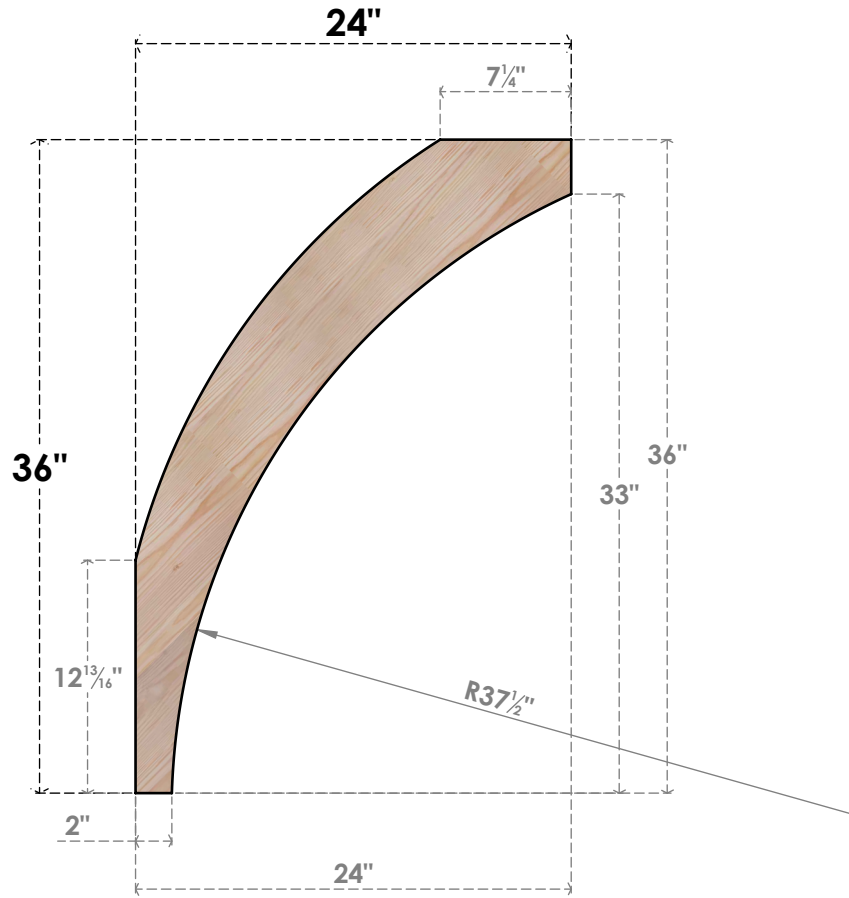

BRC06X24X36THR00SDF

5 1/2"W X 24"D X 36"H THORTON SMOOTH BRACE, DOUGLAS FIR

SIDE

FRONT

EKENA MILLWORK
 2300 WEST MAIN ST.
 CLARKSVILLE, TX 75426
 TOLL FREE: 866-607-0453
 WWW.EKENAMILLWORK.COM

NOTES

1. INSTALLATION TO BE COMPLETED IN ACCORDANCE WITH MANUFACTURER'S SPECIFICATIONS.
2. DRAWING MAY NOT BE TO SCALE
3. THIS DRAWING IS INTENDED FOR DESIGN AND PLANNING PURPOSES ONLY.
4. ALL INFORMATION CONTAINED HEREIN WAS CURRENT AT THE TIME OF DEVELOPMENT BUT MUST BE REVIEWED AND APPROVED BY THE PRODUCT MANUFACTURER TO BE CONSIDERED ACCURATE.
5. PRODUCTS ARE NOT KILN DRIED. THIS ITEM IS UNIQUE AND WILL CONTAIN THE NATURAL VARIATIONS THAT THE WOOD SPECIES OFFERS. THIS MAY RESULT IN VARIATIONS UP TO 1/4"